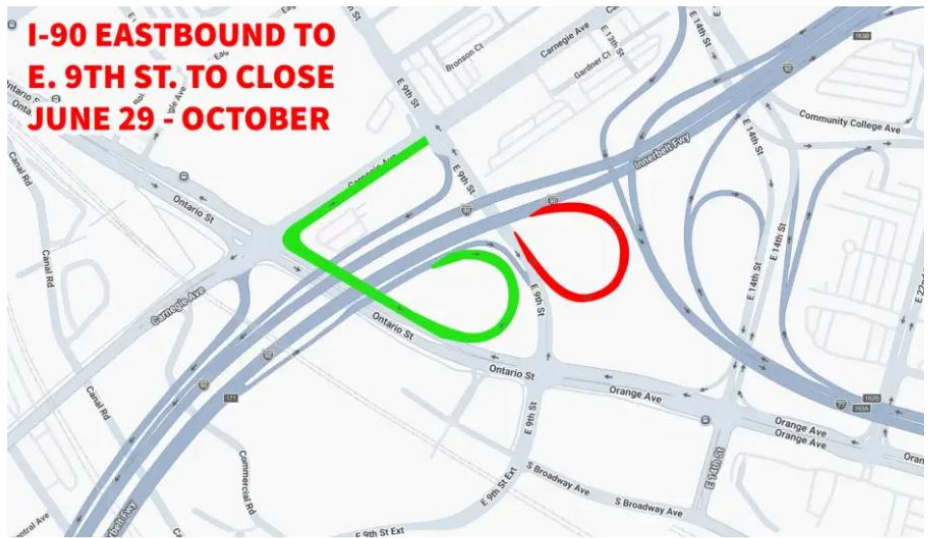

## RAMP CLOSURE – EAST 9<sup>TH</sup> STREET

Courtesy of Ohio Department of Transportation District 12 Cleveland

The I-90 eastbound exit ramp to E. 9th Street in downtown Cleveland will be shut down starting Monday, June 29, as crews work on the I-90 Central Interchange Project. Drivers will have to exit I-90 at Ontario Street, then take Carnegie Ave. to E. 9th Street.