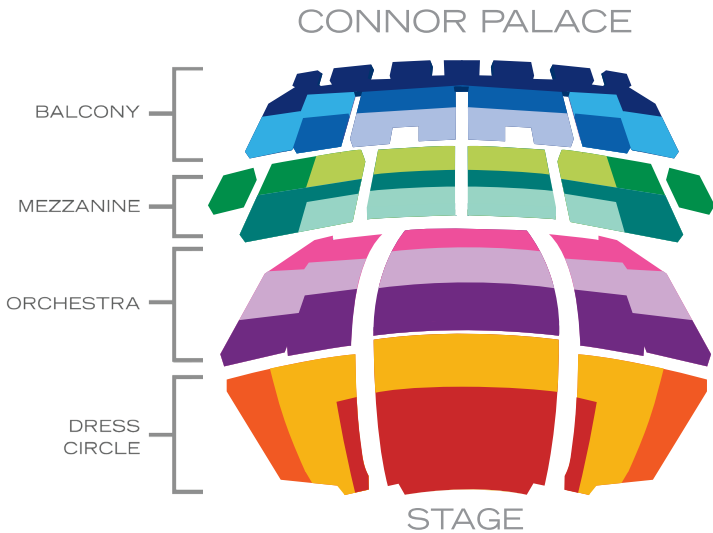

# BROADWAY CLEVELAND

## Les Misérables

September 18-22, 2024

Connor Palace

**PERFORMANCE TIMES:**  
 Wed., Thu., Fri., Sat. Evening: 7:30 p.m.  
 Thu. and Sat. Matinee: 1:30 p.m.  
 Sunday Matinee: 1:00 p.m.  
 Sunday Evening: 6:30 p.m.

**Runtime: 2 hours and 50 minutes,  
 including one intermission**

Cameron Mackintosh presents the acclaimed production of Boublil and Schönberg's Tony Award-winning musical phenomenon, *Les Misérables*.

This brilliant staging has taken the world by storm and has been hailed as "a reborn dream of a production" (*Daily Telegraph*). Set against the backdrop of 19th century France, *Les Misérables* tells an enthralling story of broken dreams and unrequited love, passion, sacrifice and redemption – a timeless testament to the survival of the human spirit. The magnificent score of *Les Misérables* includes the songs "I Dreamed a Dream," "On My Own," "Bring Him Home," "One Day More" and many more.