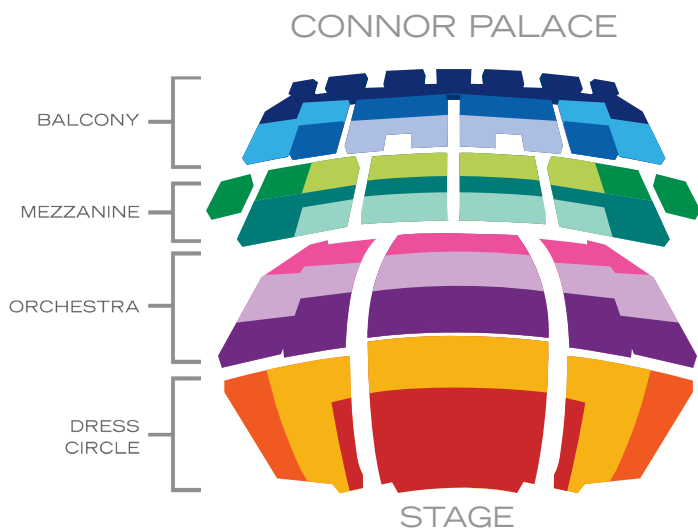

Annie

March 19-24, 2024
Connor Palace

PERFORMANCE TIMES:
Tuesday-Saturday Evening: 7:30 p.m.
Saturday Matinee: 1:30 p.m.
Sunday Matinee: 1:00 p.m.
Sunday Evening: 6:30 p.m.

Runtime: 2 hours 45 minutes, including one intermission

Holding onto hope when times are tough can take an awful lot of determination, and sometimes, an awful lot of determination comes in a surprisingly small package. Little Orphan Annie has reminded generations of theatergoers that sunshine is always right around the corner, and now the best-loved musical of all time is set to return in a new production – just as you remember it and just when we need it most.

Annie, directed by Jenn Thompson, features the iconic book and score, written by Tony Award®-winners Thomas Meehan, Charles Strouse and Martin Charnin. This celebration of family, optimism and the American spirit remains the ultimate cure for all the hard knocks life throws your way.

Groups of 10+	SAT MAT	SAT EVE & SUN MAT	ALL OTHER PERFORMANCES
	Groups	Groups	Groups
Dress A	$92.50	$92.50	$92.50
Dress B	$92.50	$92.50	$92.50
Dress C	$77.50	$66.50	$66.50
Orchestra A	$77.50	$66.50	$66.50
Orchestra B	$77.50	$66.50	$66.50
Orchestra C	$57.50	$49.50	$49.50
Mezzanine A	$77.50	$77.50	$77.50
Mezzanine B	$77.50	$66.50	$66.50
Mezzanine C	$57.50	$49.50	$49.50
Mezzanine D	$47.50	$40.50	$40.50
Balcony A	$57.50	$49.50	$49.50
Balcony B	$47.50	$40.50	$40.50
Balcony C	$22.50	$37.50	$22.50
Balcony D	$22.50	$22.50	$22.50

*Prices are subject to change.

For more information or to order, contact your Group Sales Account Executive directly.