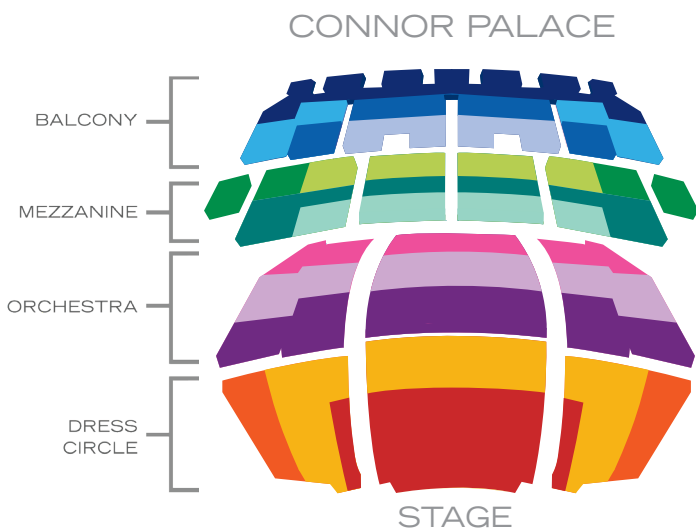

Annie

March 19-24, 2024
Connor Palace

PERFORMANCE TIMES:
Tuesday-Saturday Evening: 7:30 p.m.
Saturday Matinee: 1:30 p.m.
Sunday Matinee: 1:00 p.m.
Sunday Evening: 6:30 p.m.

**Runtime: 2 hours 45 minutes,
including one intermission**

Holding onto hope when times are tough can take an awful lot of determination, and sometimes, an awful lot of determination comes in a surprisingly small package. Little Orphan Annie has reminded generations of theatergoers that sunshine is always right around the corner, and now the best-loved musical of all time is set to return in a new production – just as you remember it and just when we need it most.

Annie, directed by Jenn Thompson, features the iconic book and score, written by Tony Award®-winners Thomas Meehan, Charles Strouse and Martin Charnin. This celebration of family, optimism and the American spirit remains the ultimate cure for all the hard knocks life throws your way.

Groups of 10+	SAT MAT	ALL OTHER PERFORMANCES
	GROUP	GROUP
Dress A	$92.50	$92.50
Dress B	$92.50	$92.50
Dress C	$77.50	$66.50
Orchestra A	$77.50	$66.50
Orchestra B	$77.50	$66.50
Orchestra C	$57.50	$49.50
Mezzanine A	$77.50	$77.50
Mezzanine B	$77.50	$66.50
Mezzanine C	$57.50	$49.50
Mezzanine D	$47.50	$40.50
Balcony A	$57.50	$49.50
Balcony B	$47.50	$40.50
Balcony C	$37.50	$22.50
Balcony D	$22.50	$22.50

*Prices are subject to change.

For more information or to order, contact your Group Sales Account Executive directly.