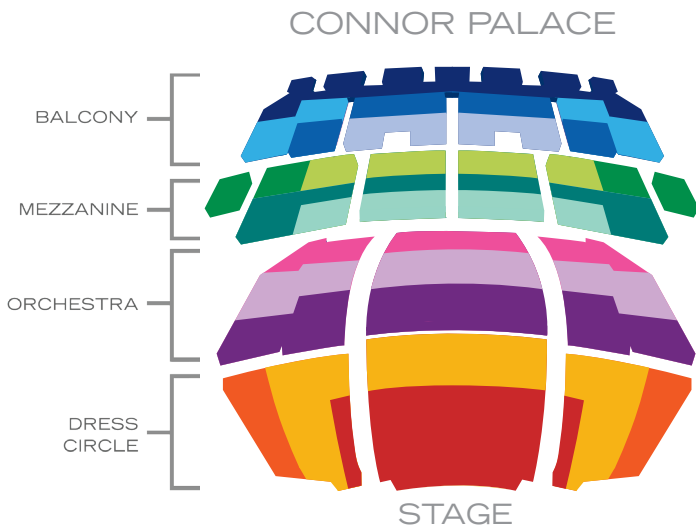

Funny Girl

February 20-March 10, 2024
Connor Palace

PERFORMANCE TIMES:
 Tuesday-Saturday Evening: 7:30 p.m.
 Saturday Matinee: 1:30 p.m.
 Sunday Matinee: 1:00 p.m.
 Sunday Evening: 6:30 p.m.

**Runtime: 2 hours 50 minutes,
 including one intermission**

WELCOME TO MUSICAL
COMEDY HEAVEN!

Featuring one of the greatest musical scores of all time, including classic songs “Don’t Rain On My Parade,” “I’m the Greatest Star,” and “People,” this bittersweet comedy is the story of the indomitable Fanny Brice, a girl from the Lower East Side who became one of the most beloved performers in history, shining brighter than the brightest lights of Broadway.

Groups of 10+	FRI & SAT EVE	ALL OTHER PERFORMANCES
	GROUP	GROUP
Dress A	\$97.50	\$97.50
Dress B	\$97.50	\$97.50
Dress C	\$77.50	\$66.50
Orchestra A	\$77.50	\$66.50
Orchestra B	\$77.50	\$66.50
Orchestra C	\$57.50	\$49.50
Mezzanine A	\$77.50	\$77.50
Mezzanine B	\$77.50	\$66.50
Mezzanine C	\$57.50	\$49.50
Mezzanine D	\$47.50	\$40.50
Balcony A	\$57.50	\$27.50
Balcony B	\$47.50	\$27.50
Balcony C	\$22.50	\$22.50
Balcony D	\$22.50	\$22.50