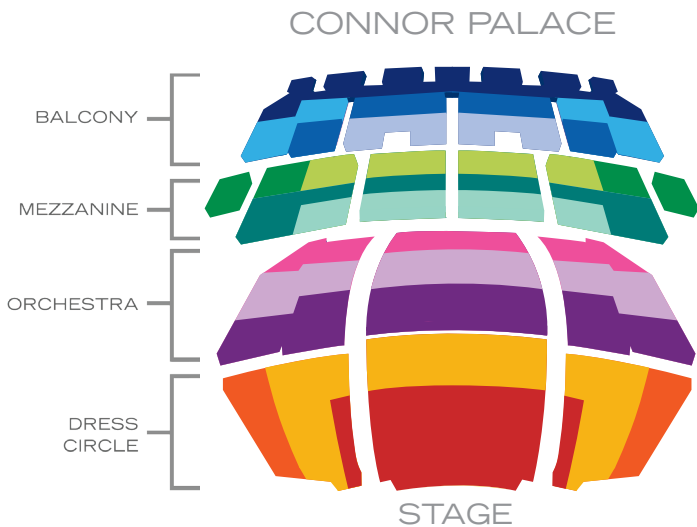

Girl From the North Country

October 31-November 19, 2023
Connor Palace

PERFORMANCE TIMES:

Tuesday-Saturday Evening: 7:30 p.m.
Saturday Matinee: 1:30 p.m.
Sunday Matinee: 1:00 p.m.
Sunday Evening: 6:30 p.m.

Runtime: 2 hours 30 minutes, including one intermission

Written and directed by celebrated playwright Conor McPherson and featuring Tony Award®-winning orchestrations by Simon Hale, GIRL FROM THE NORTH COUNTRY reimagines 20 legendary songs of Bob Dylan as they've never been heard before, including "Forever Young," "All Along The Watchtower," "Hurricane," "Slow Train Coming," and "Like A Rolling Stone."

It's 1934 in Duluth, Minnesota. We meet a group of wayward travelers whose lives intersect in a guesthouse filled with music, life and hope. Experience this 'profoundly beautiful' production (*The New York Times*) brought to vivid life by an extraordinary company of actors and musicians.