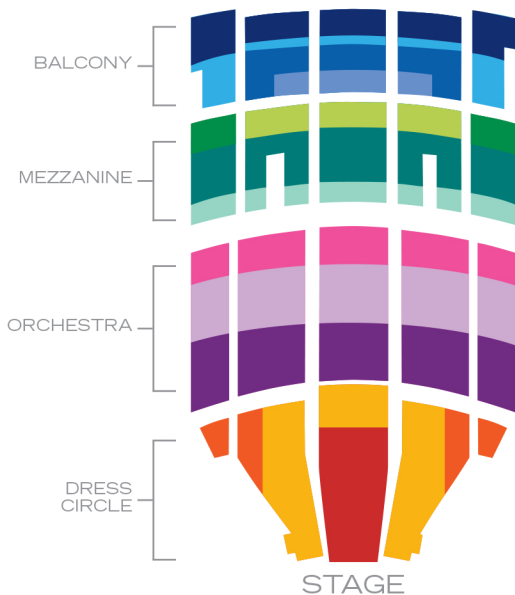

MJ The Musical

July 16-August 11, 2024
KeyBank State Theatre

PERFORMANCE TIMES:

Tuesday-Saturday Evening: 7:30 p.m.
Saturday Matinee: 1:30 p.m.
Sunday Matinee: 1:00 p.m.
Sunday Evening: 6:30 p.m.

**Runtime: 2 hours 30 minutes,
including one intermission**

The music. The moves. The icon. Now, the unparalleled artistry of the greatest entertainer of all time comes to Cleveland as MJ, the multi-Tony Award®-winning new musical centered around the making of the 1992 Dangerous World Tour, begins a tour of its own. Created by Tony Award®-winning Director/Choreographer Christopher Wheeldon and two-time Pulitzer Prize winner Lynn Nottage, MJ goes beyond the singular moves and signature sound of the star, offering a rare look at the creative mind and collaborative spirit that catapulted Michael Jackson into legendary status. MJ is startin' somethin' as it makes its Northeast Ohio premiere at Playhouse Square in July 2024.

KEYBANK STATE THEATRE

Groups of 10+	Fri Eve, Sat Mat, Sat Eve, Sun Mat	All Other Performances
Dress A	\$141.50	\$131.50
Dress B	\$141.50	\$131.50
Dress C	\$111.50	\$101.50
Orchestra A	\$111.50	\$101.50
Orchestra B	\$111.50	\$101.50
Orchestra C	\$91.50	\$81.50
Mezzanine A	\$111.50	\$101.50
Mezzanine B	\$111.50	\$101.50
Mezzanine C	\$91.50	\$81.50
Mezzanine D	\$71.50	\$61.50
Balcony A	\$91.50	\$81.50
Balcony B	\$71.50	\$61.50
Balcony C	\$51.50	\$61.50
Balcony D	\$51.50	\$41.50