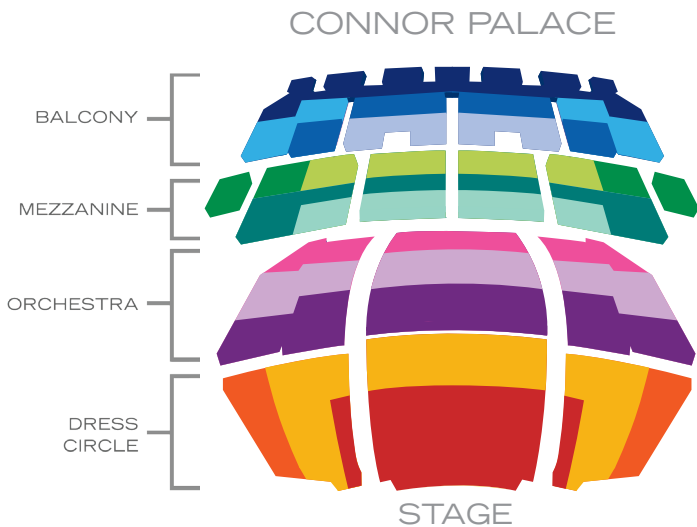

## Mrs. Doubtfire

January 9-28, 2024  
Connor Palace

**PERFORMANCE TIMES:**

Tuesday-Saturday Evening: 7:30 p.m.  
Saturday Matinee: 1:30 p.m.  
Sunday Matinee: 1:00 p.m.  
Sunday Evening: 6:30 p.m.

A new musical comedy about the things we do to stay together.

**Runtime: 2 hours 35 minutes, including one intermission**

Everyone's favorite Scottish nanny is headed to Cleveland in an internationally acclaimed new hit musical critics call "wonderful, heart-warming, and laugh-out-loud funny" (*Manchester Evening News*) and "a feel-good, family-friendly comedy that delivers" (*The Hollywood Reporter*). Based on the beloved film and directed by four-time Tony Award® winner Jerry Zaks, *Mrs. Doubtfire* tells the hysterical and heartfelt story of an out-of-work actor who will do anything for his kids. It's "the lovable, big-hearted musical comedy we need right now," raves the *Chicago Tribune* – one that proves we're better together.

Groups of 10+	FRI & SAT EVE	ALL OTHER PERFORMANCES
	GROUP	GROUP
Dress A	\$97.50	\$97.50
Dress B	\$97.50	\$97.50
Dress C	\$77.50	\$66.50
Orchestra A	\$77.50	\$66.50
Orchestra B	\$77.50	\$66.50
Orchestra C	\$57.50	\$49.50
Mezzanine A	\$77.50	\$77.50
Mezzanine B	\$77.50	\$66.50
Mezzanine C	\$57.50	\$49.50
Mezzanine D	\$47.50	\$40.50
Balcony A	\$57.50	\$27.50
Balcony B	\$47.50	\$27.50
Balcony C	\$22.50	\$22.50
Balcony D	\$22.50	\$22.50