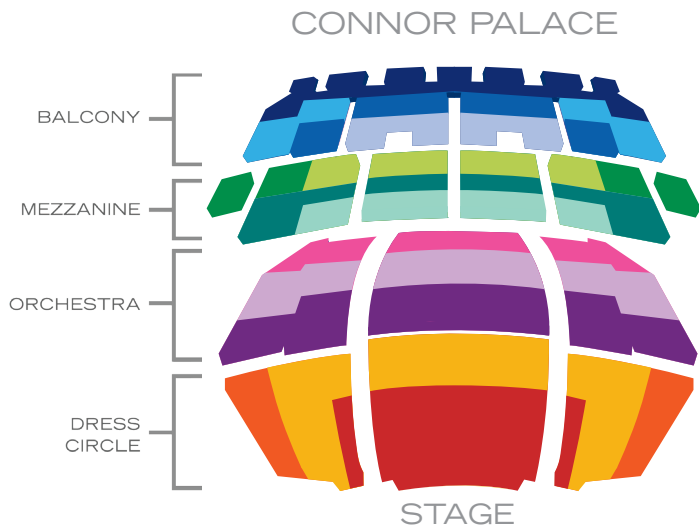

The Wiz

October 3-22, 2023
Connor Palace

PERFORMANCE TIMES:
 Tuesday-Saturday Evening: 7:30 p.m.
 Saturday Matinee: 1:30 p.m.
 Sunday Matinee: 1:00 p.m.
 Sunday Evening: 6:30 p.m.

**Runtime: 2 hours 20 minutes,
including one intermission**

This groundbreaking twist on The Wizard of Oz changed the face of Broadway – from its iconic score packed with soul, gospel, rock, and finger-snapping 70s funk to its stirring tale of Dorothy’s journey to find her place in a contemporary world. Audiences get to enjoy the epic grooves of such beloved, timeless hits as “Ease on Down the Road,” which became the show’s break-out single, and the bona fide classic “Home” in this spectacular revival.

Groups of 10+	FRI & SAT EVE	ALL OTHER PERFORMANCES
	GROUP	GROUP
Dress A	\$97.50	\$97.50
Dress B	\$97.50	\$97.50
Dress C	\$77.50	\$66.50
Orchestra A	\$77.50	\$66.50
Orchestra B	\$77.50	\$66.50
Orchestra C	\$57.50	\$49.50
Mezzanine A	\$77.50	\$77.50
Mezzanine B	\$77.50	\$66.50
Mezzanine C	\$57.50	\$49.50
Mezzanine D	\$47.50	\$40.50
Balcony A	\$57.50	\$22.50
Balcony B	\$47.50	\$22.50
Balcony C	\$22.50	\$22.50
Balcony D	\$22.50	\$22.50